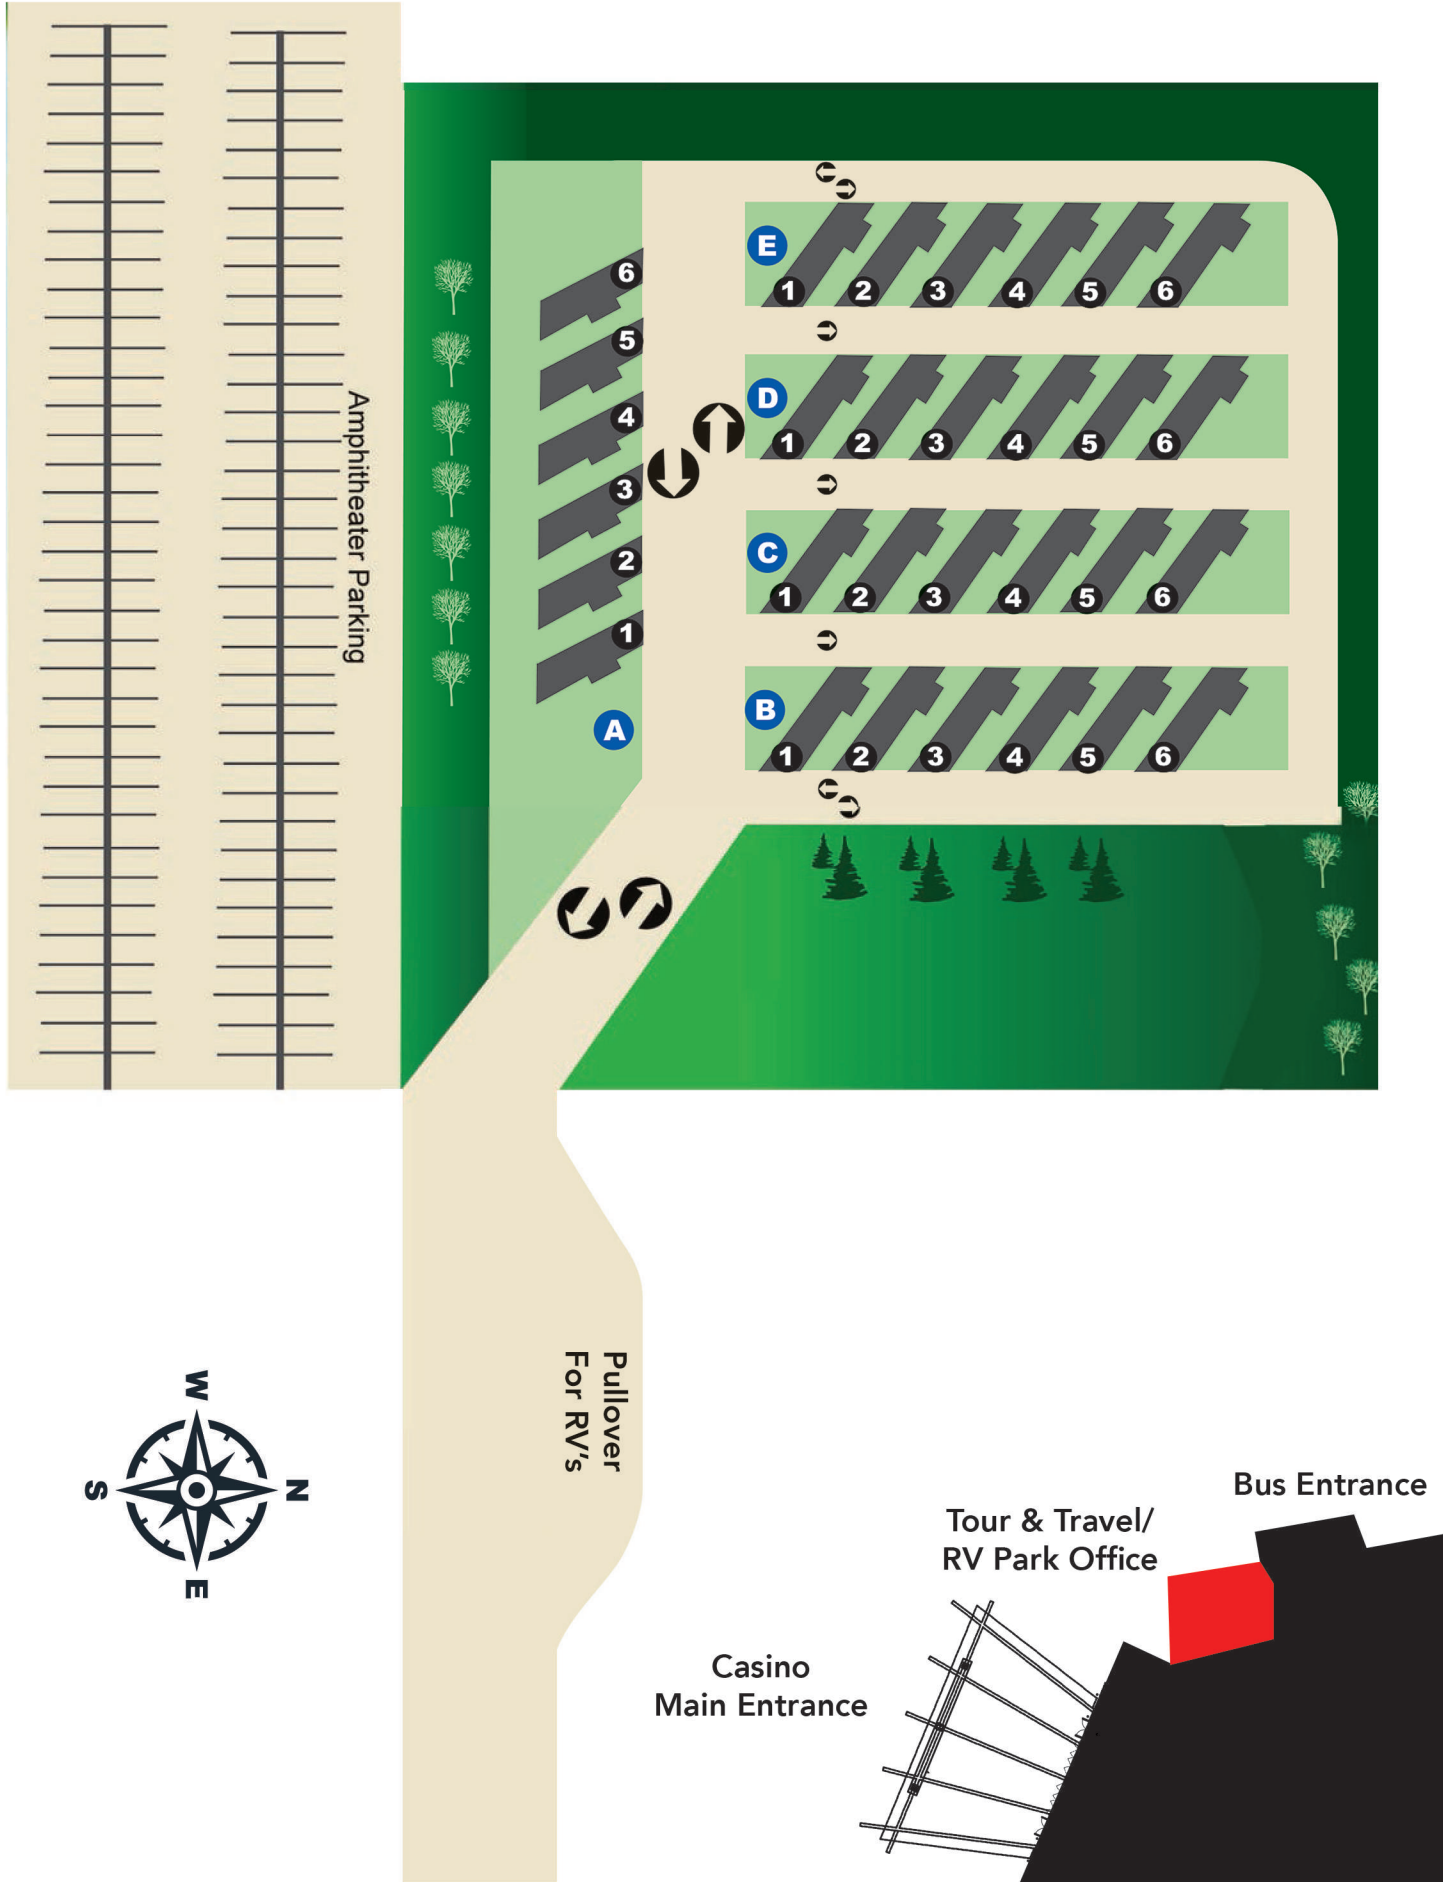

# JACKPOT JUNCTION CASINO HOTEL RV PARK SITE MAP

Pullover  
For RV's

Casino  
Main Entrance

Tour & Travel/  
RV Park Office

Bus Entrance